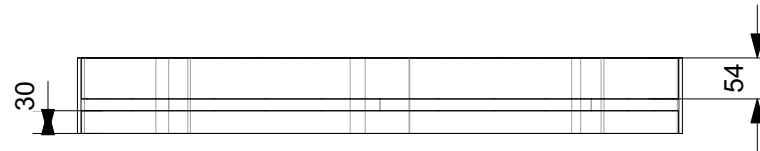

Plywood Tray - Top View

MDF Surround - Top View

Full Assembly- Top View

Full Assembly- Right View

Show Name Balm in Gilead		
Reference Neon Sign Frame	Drawn By J McQueen	Date 03/10/2017
CAD File Name 1:10 at A4		