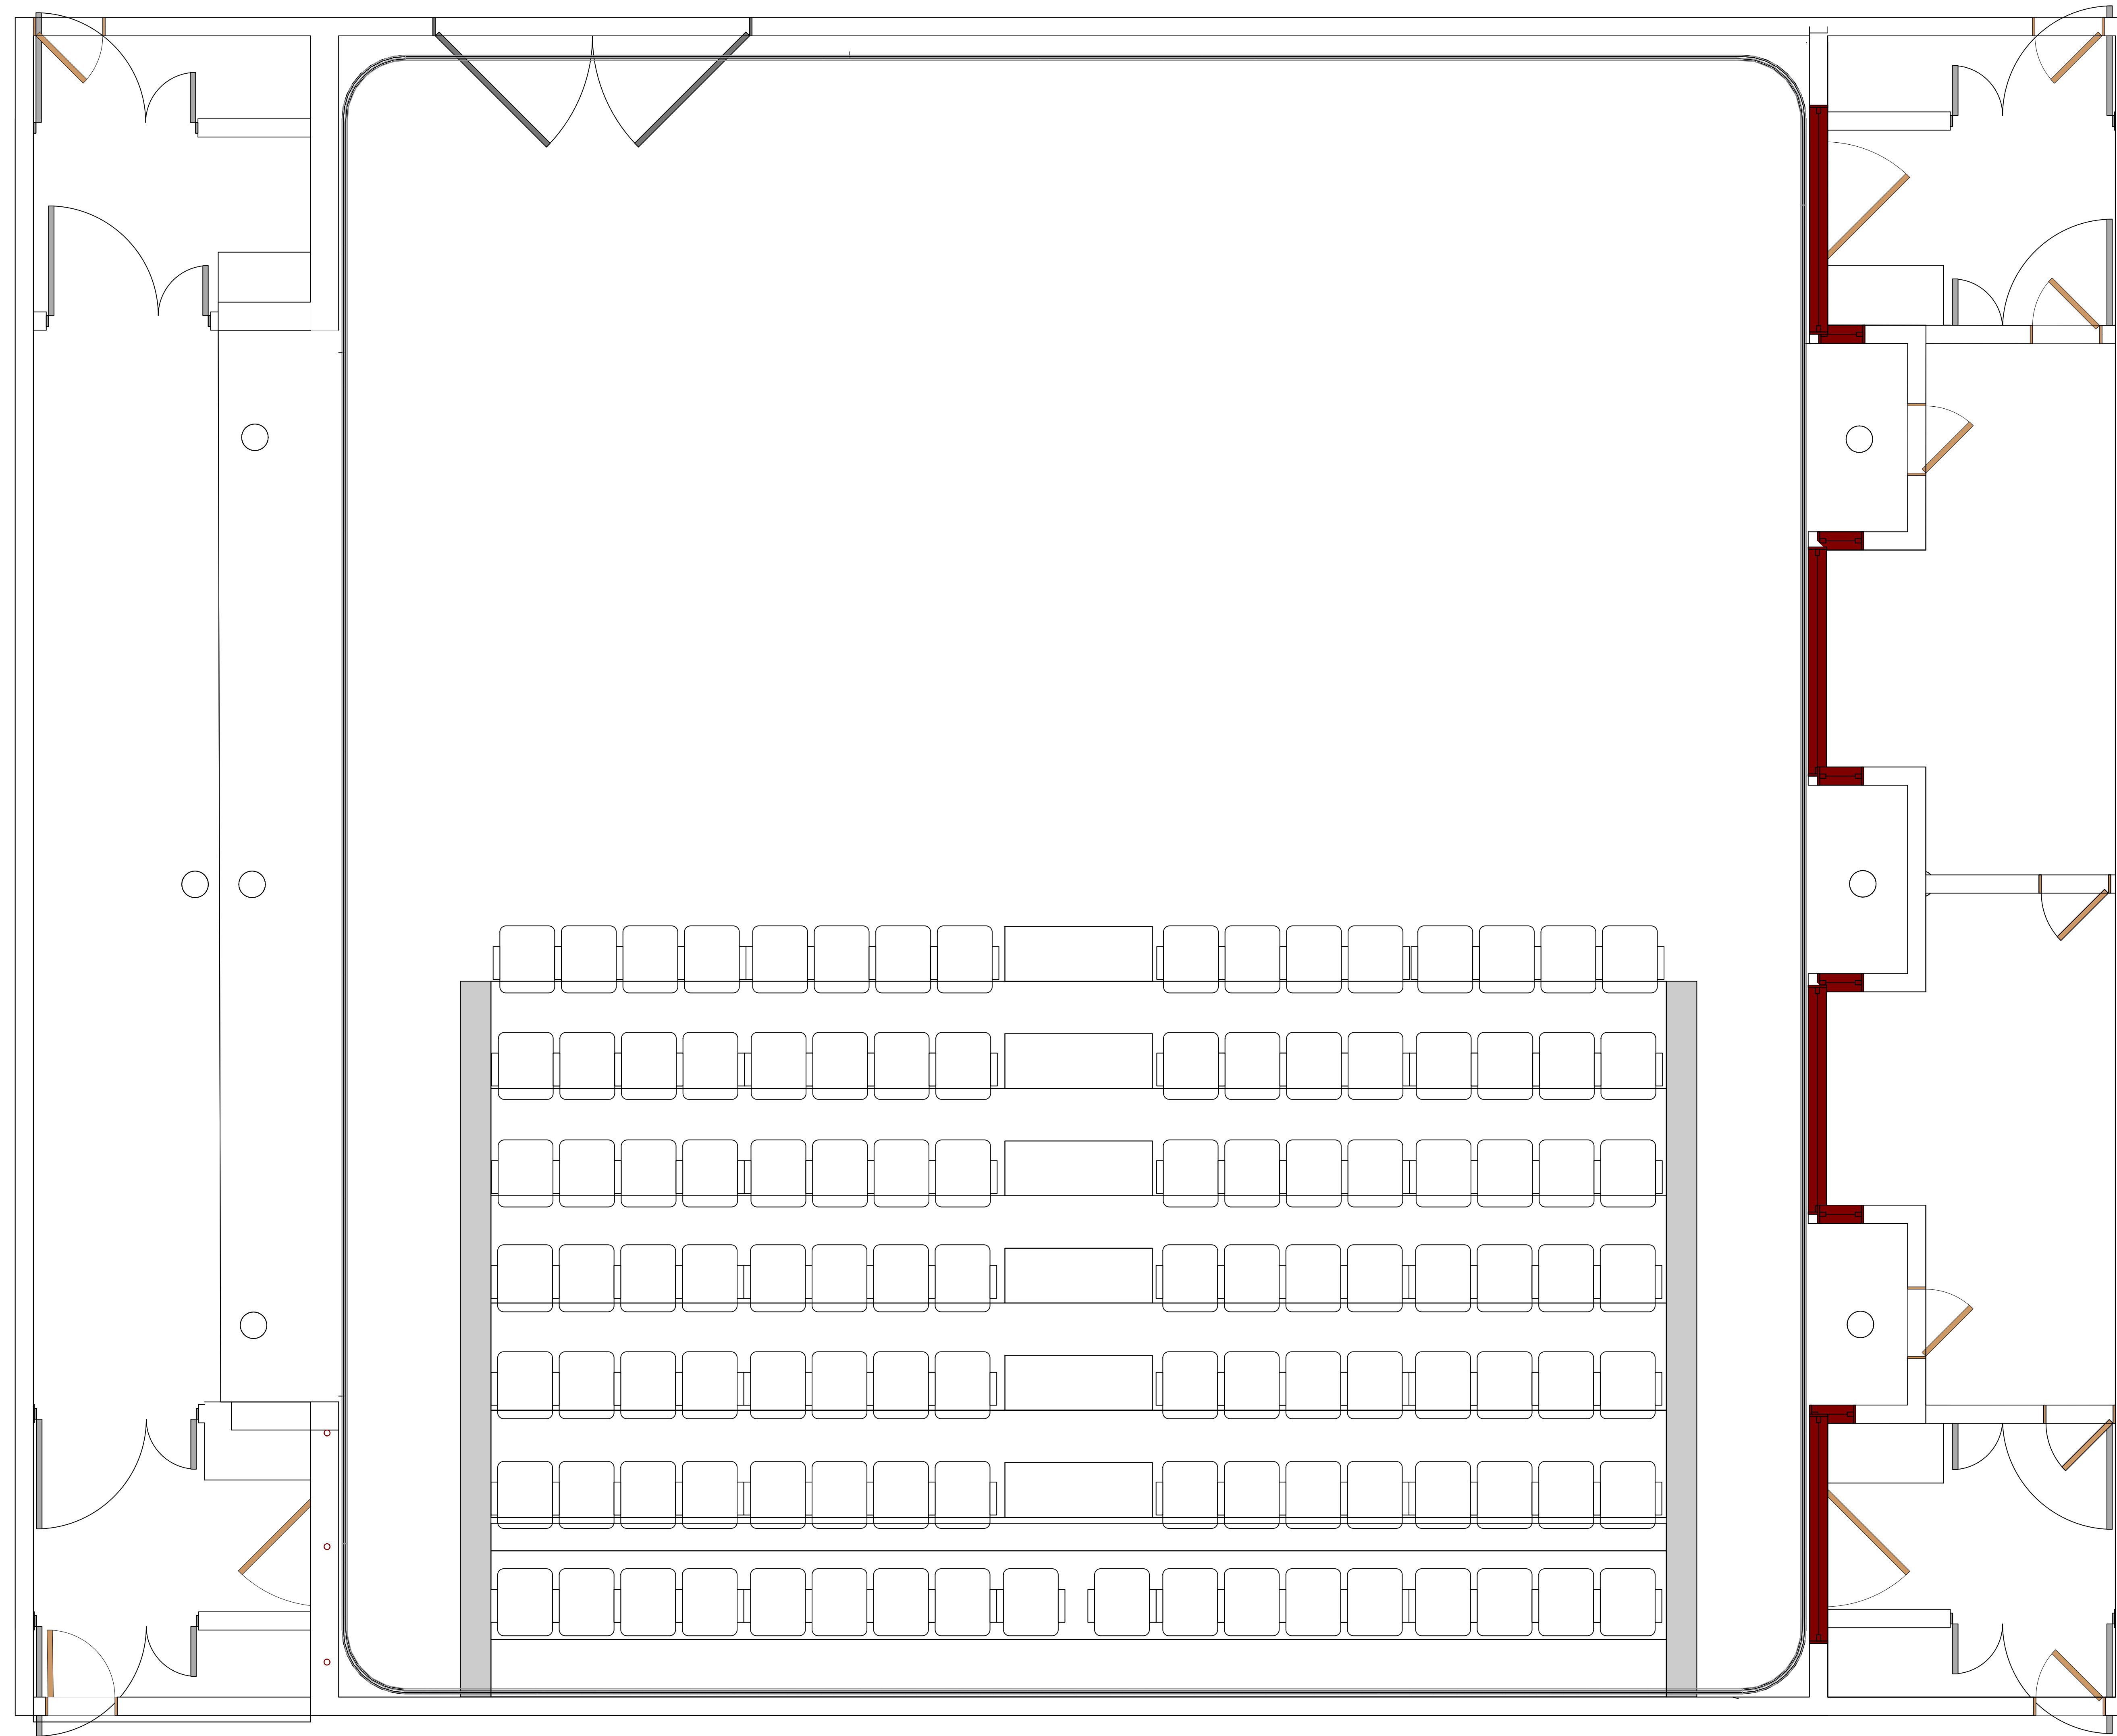

Get In Side Door Dimensions:

Diagonal Max - 2880

Width - 1670

Height - 2380

Floor Plan

Director  
Stage Manager  
TSM  
Drawn By

Designer

LX Design

Date

Scale

Drawing Number

0

Floor Plan