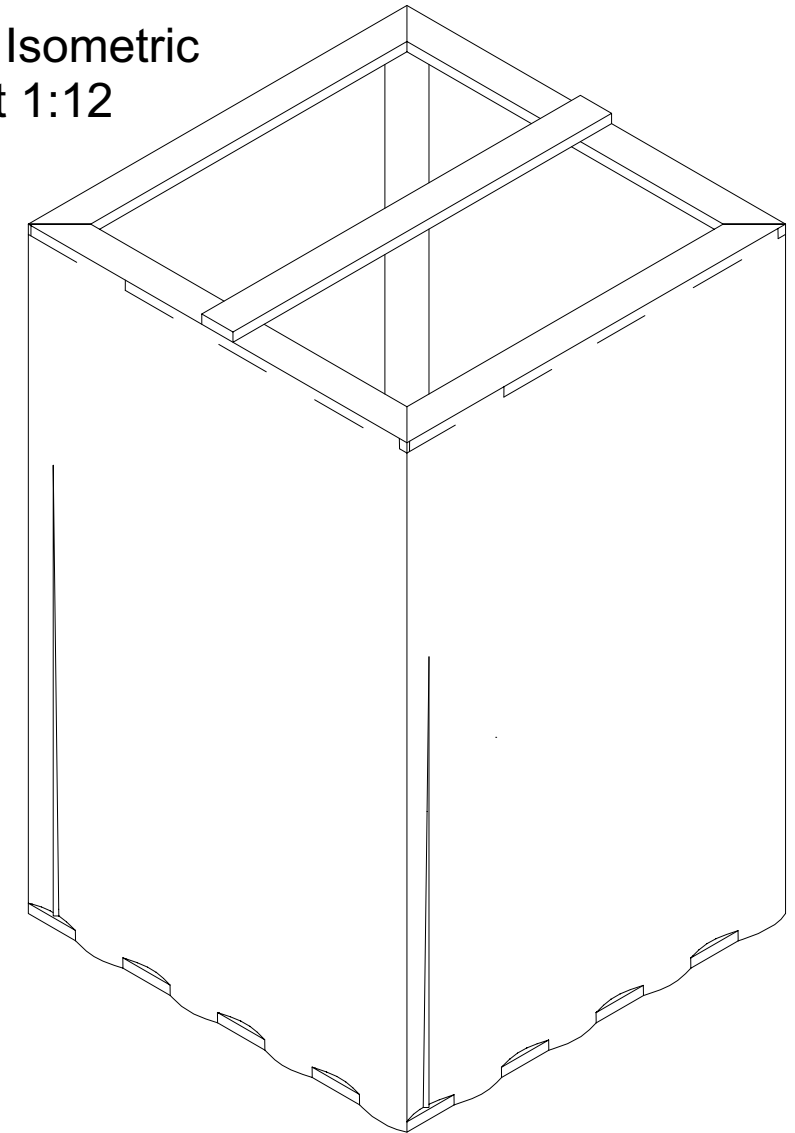

Top Elevation

Right Isometric  
at 1:12

Front Elevation

Right Elevation

Production Title		Twelfth Night	
Drawing Title		Mirror Ball Box	
Designer	Jamie McQueen	Director	
Drawn By	Jamie McQueen	Scale	1:10@A3
Venue	Chandler Studio Theatre	Drawing No.	1 of
Date			
CAD File Name			