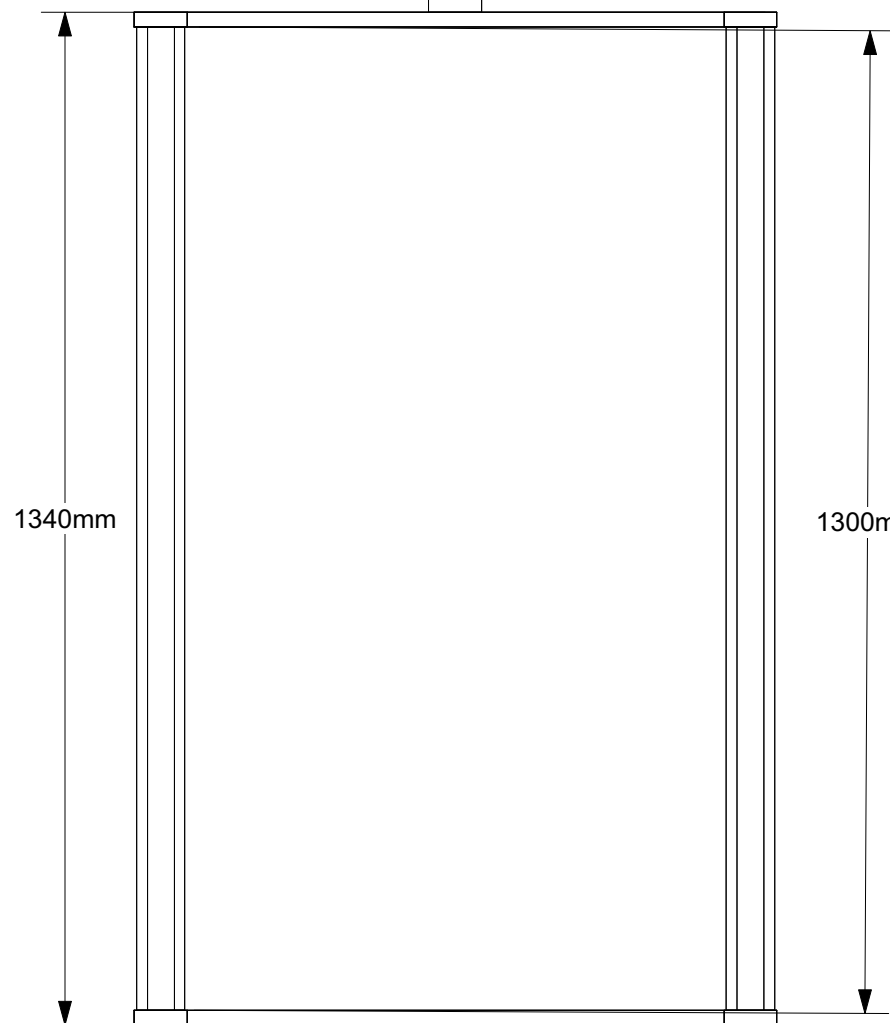

Top Elevation

Right Isometric  
at 1:12

Front Elevation

Right Elevation

Production Title		Twelfth Night	
Drawing Title		Mirror Ball Box	
Designer	Jamie McQueen	Director	
Drawn By	Jamie McQueen	Scale	1:10@A3
Venue	Chandler Studio Theatre	Drawing No.	1 of
Date			
CAD File Name			