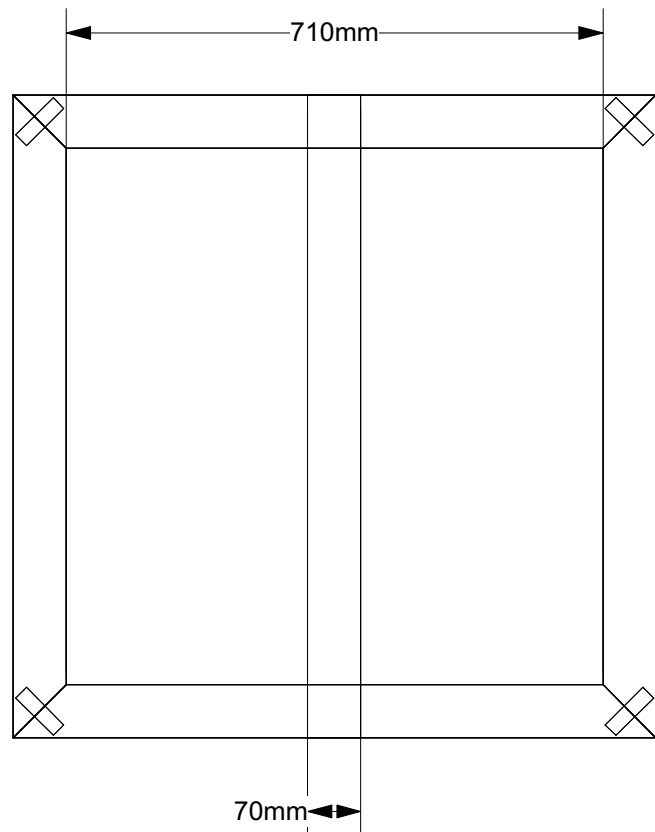

Top Elevation

Right Isometric  
at 1:12

Front Elevation

Right Elevation

Production Title		Twelfth Night	
Drawing Title		Mirror Ball Box	
Designer	Jamie McQueen	Director	
Drawn By	Jamie McQueen	Scale	1:10@A3
Venue	Chandler Studio Theatre	Drawing No.	1 of
Date			
CAD File Name			