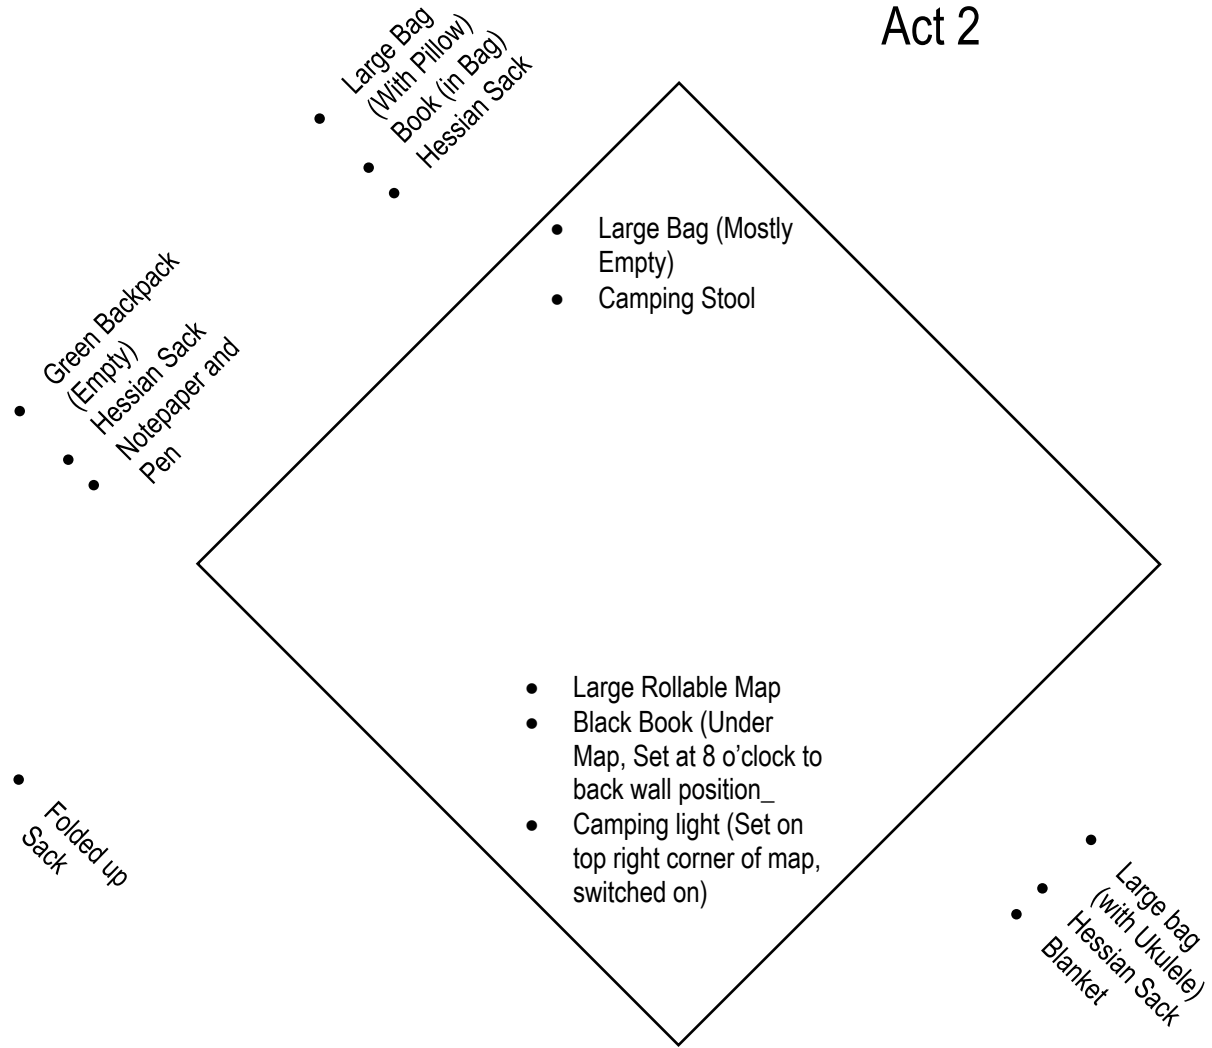

Julius Caesar

Settings List (Correct as of 25/01/2018)

Act 1

DSR Props Table	USR Props Table	USR Vestibule	USL Vestibule
<ul style="list-style-type: none"> • Beads (Hung on Black Pipe over Table) • 10 x Conspirators Masks • 5 x Party Hats • Large Red Flag • 2 x Metal Tankards • 5 x Small Red Flags • Red Baseball Cap • Roman Helmet • Bongo Drum • 5 x Paper Crowns • 3 x Moet Bottles • Sterilisation Wipes (For Masks) 	<ul style="list-style-type: none"> • 1 x Conspirator Mask • 5 x Paper Crowns • Red Carpet (Rolled, with Rope in Tube) • Throne • Podium • Caesar's Will with wax seal (in pocket attached to the wall) 	<ul style="list-style-type: none"> • Broom • Letter to Ligarius (in pocket attached to the wall) 	<ul style="list-style-type: none"> • Small letter to Brutus (in pocket attached to the wall) • Letter to Decius (in pocket attached to the wall)
	Props Cage	DSR Vestibule	DSL Vestibule
	<ul style="list-style-type: none"> • 8 x Daggers (In Tin) • Gold Confetti (In Bag) 	<ul style="list-style-type: none"> • Augurer's Letter (in pocket attached to the wall) • Conspirators' Letters (in pocket attached to the wall) 	<ul style="list-style-type: none"> • Letter to Calpurnia • 3 x folded Brutus letters (in pocket attached to the wall)

On Stage : Gold bust on Side. CS on Dias, facing DS, head pointing SR.

10 Posters, Stuck to Back Wall

Check Dock Doors can Open, Close, and SL door handle is at 4 o'clock (from inside venue)

Act 2

USL Vestibule
• Green Backpack
DSL Vestibule
• 2 x Camping Cups
• Torch
• Wine canister
• Purple paper hat
DSR Props Table
• Satchel Bag